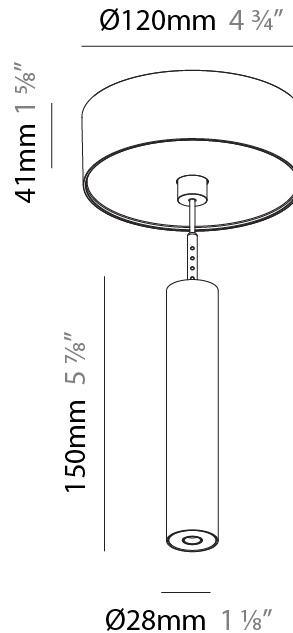

GENERAL

Series: Hangover
Subseries: Hangover Plug Monopoint Surface Canopy
Brand: Prolicht
Division: Architectural
Mounting Type: Suspension
Mounting Location: Ceiling
Subcategory: Pendant

PHYSICAL

Shape: Cylinder
Diameter (mm): 28
Diameter (in): 1 1/8
Height (mm): 150
Height (in): 5 7/8
Max. Overall Height (mm): 2150
Max. Overall Height (in): 84 3/8
Light Distribution: Downlight
Weight (kg): 0.422
Weight (lbs): 0.93
Fixture Finish: [SSR / BKV / CWI / CRY / HAB / UFT / ITA / RUA / FTG / MYG / LOD / PUS / FRO / FUP / KIA / POP / BLS / SPG / MEY / GOH / GUM / CHC / COM / ABZ / JAG / OBR / MOS / ROR](#)
Fixture Material: Aluminum
Cable Details: [2000mm or 4000mm Black Cable](#)

ELECTRICAL

Lamp Type: LED (Zhaga Standard)
Input Wattage (W): 6.6
Total Output Wattage (W): 6
Dimming: Tri-Mode (Non-Dimming and Phase Dimming (120Vac only) and 0-10V Dimming)
Driver Included: Yes
Driver Location: External
Driver Type: Constant Current - Universal
Driver Class: Class 2
Housing: ENCP3 w/Quick Connect
Input Voltage (V): 120 - 277
Constant Current (MA): 500

LED

Number of LEDs: 1
Color Temperature (°K): [2700 / 3000 / 4000](#)
Max. Delivered Lumen (lm): 330 / 360 / 380
CRI: >90 CRI
Efficiency (%): 86
Lamp Life (hrs): 50000
Upon Request: ***3500K available in minimum quantities (larger quantities upon request)

OPTICAL

Optic°: [24 / 32 / 34 / 55 / 58](#)

RATINGS AND CERTIFICATIONS

Certified By: Certified for North American Standards
IP rating: IP20